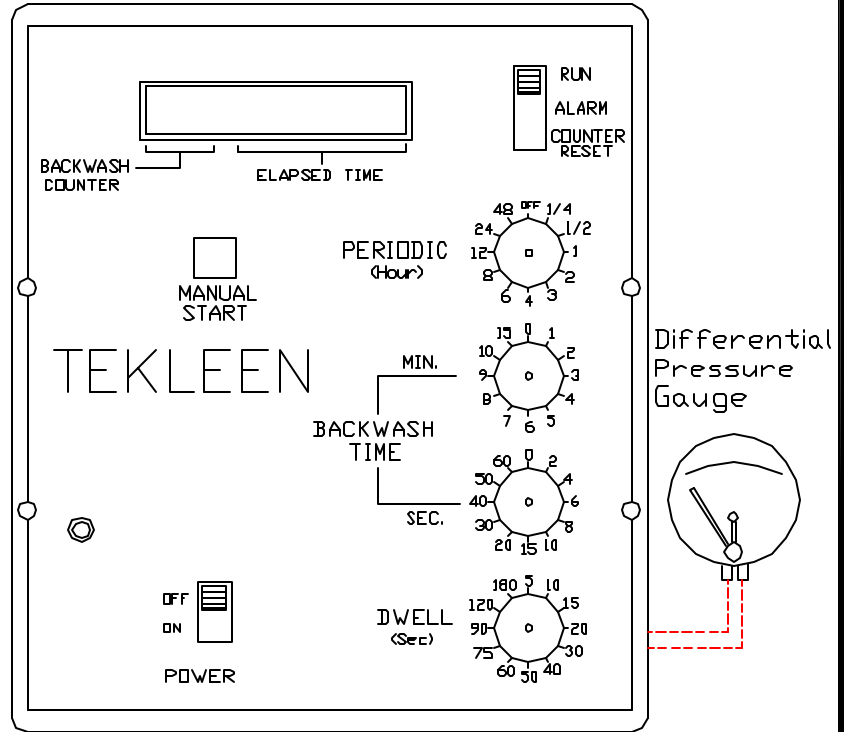

TEKLEEN

(310)839-2828 (800)336-1942 FAX:(310)839-6878
 2672 South La Cienega Blvd., Los Angeles, CA 90034
 EMail: Info@tekleen.com Web Site: www.tekleen.com

GB8 ELECTRONIC CONTROLLER

State of the art electronic backwash controller. Complete with solenoids, D/P switch, backwash counter, alarm points, main valve shut off, capable of backwashing 4, 8, or up to 12 filters in parallel. The filters can be cleaned in 3 different ways: D/P, time, and manual.

FEATURES

- *LCD display panel
- *Backwash counter
- *Alarm dry contact points
- *Weather proof metal enclosure
- *Rinsing D/P, Timer, Manual
- *Periodic - Timer setting
- *Dwell - Waiting time between filters rinsing.

SPECIFICATIONS

- *Input: 110/220 vac, 50/60 HZ or 12 vdc
- *Output: 2.5 amps at 24 vac or 12 vdc
- *Dimensions 8" X 8" X 5" (LxWxH)
- *Weight: 10 lbs

WIRING DIAGRAM

- Y: yellow wire (Transformer)
- C: orange wire (Transformer)
- C: common
- 1: filter 1
- 2: filter 2
- 3: filter 3
- 4: filter 4
- M: master valve
- A: alarm output