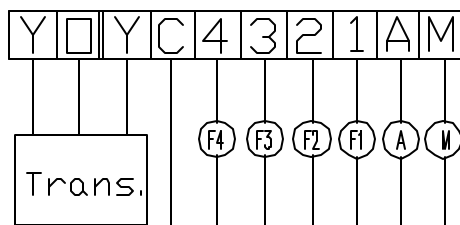

SPECIFICATIONS

- *Input: 110/220 vac, 50/60 HZ or 12 vdc
- *Output: 2.5 amps at 24 vac or 12 vdc
- *Dimensions 8" X 8" X 5" (LxWxH)
- *Weight: 10 lbs

WIRING DIAGRAM

- Y: yellow wire (Transformer)
- C: orange wire (Transformer)
- C: common
- 1: filter 1
- 2: filter 2
- 3: filter 3
- 4: filter 4
- M: master valve
- A: alarm output